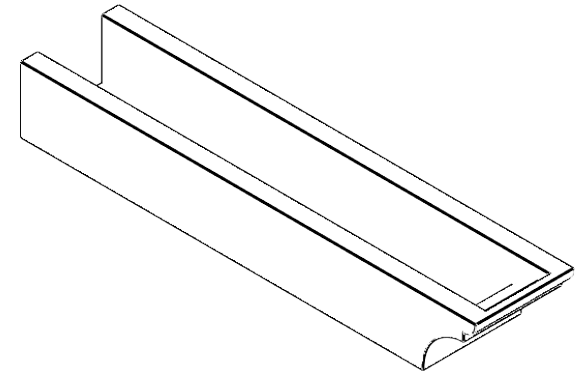

# ITEM NUMBER: RFTURO060X04000X28000X004YOR00RCPR

6"W X 4"H X 28"L TIMBERTHANE ROUGH CEDAR YORKTOWN FAUX WOOD OPEN RAFTER TAIL, 4"L END, PRIMED TAN

## SIDE PROFILE