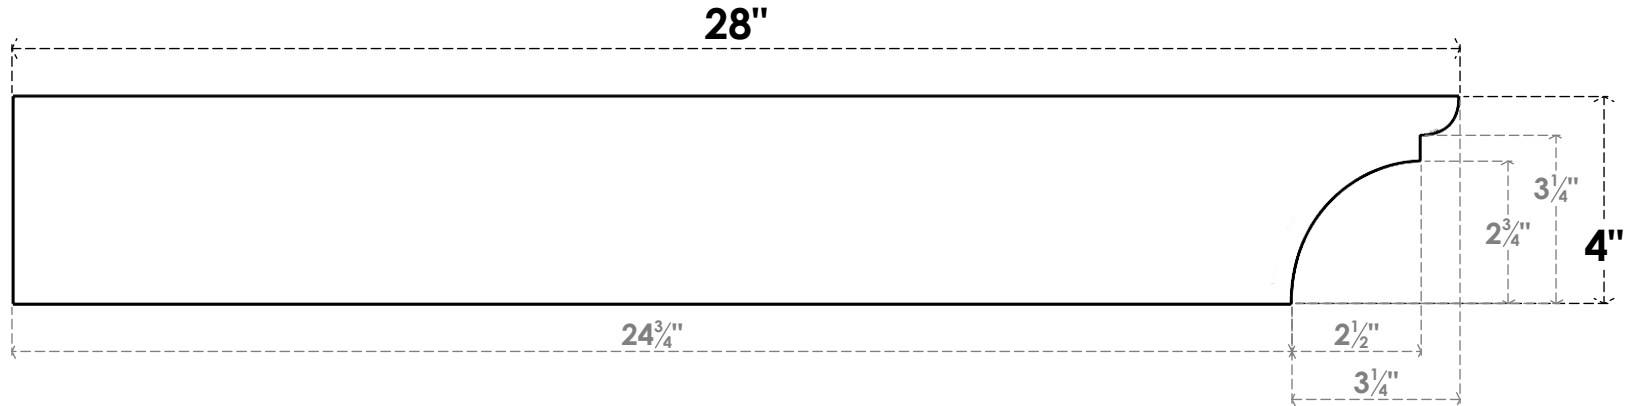

# ITEM NUMBER: RFTURO060X04000X28000X004YOR00RCPR

6"W X 4"H X 28"L TIMBERTHANE ROUGH CEDAR YORKTOWN FAUX WOOD OPEN RAFTER TAIL, 4"L END, PRIMED TAN

## SIDE PROFILE