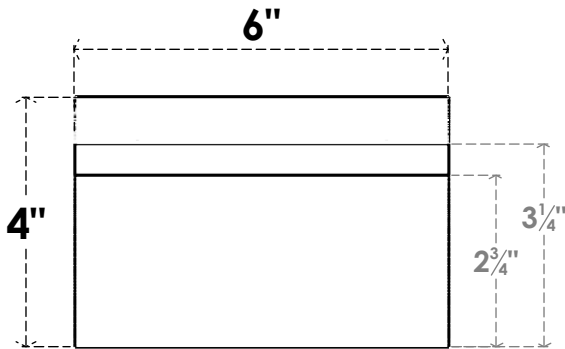

# ITEM NUMBER: RFTURO060X04000X28000X004YOR00RCPR

6"W X 4"H X 28"L TIMBERTHANE ROUGH CEDAR YORKTOWN FAUX WOOD OPEN RAFTER TAIL, 4"L END, PRIMED TAN

## SIDE PROFILE